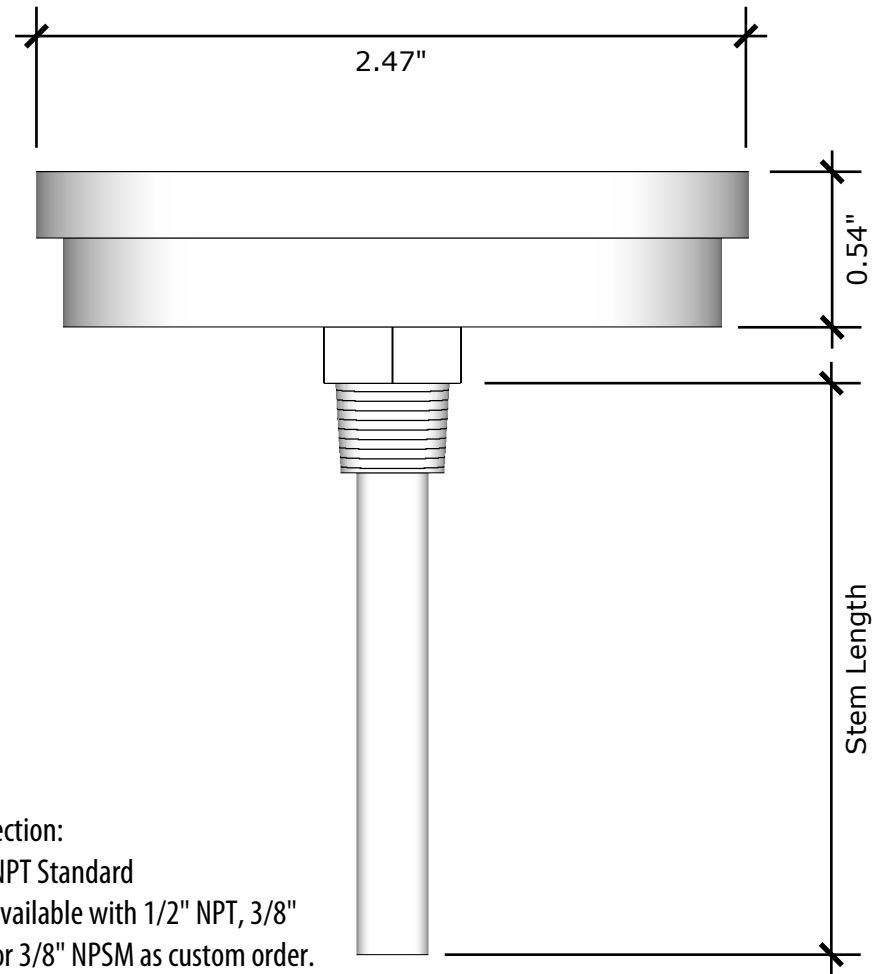

TOP VIEW

A
01

SIDE VIEW

A
02

Connection:
 1/4" NPT Standard
 Also available with 1/2" NPT, 3/8"
 NPT, or 3/8" NPSM as custom order.

Stem OD: .25"